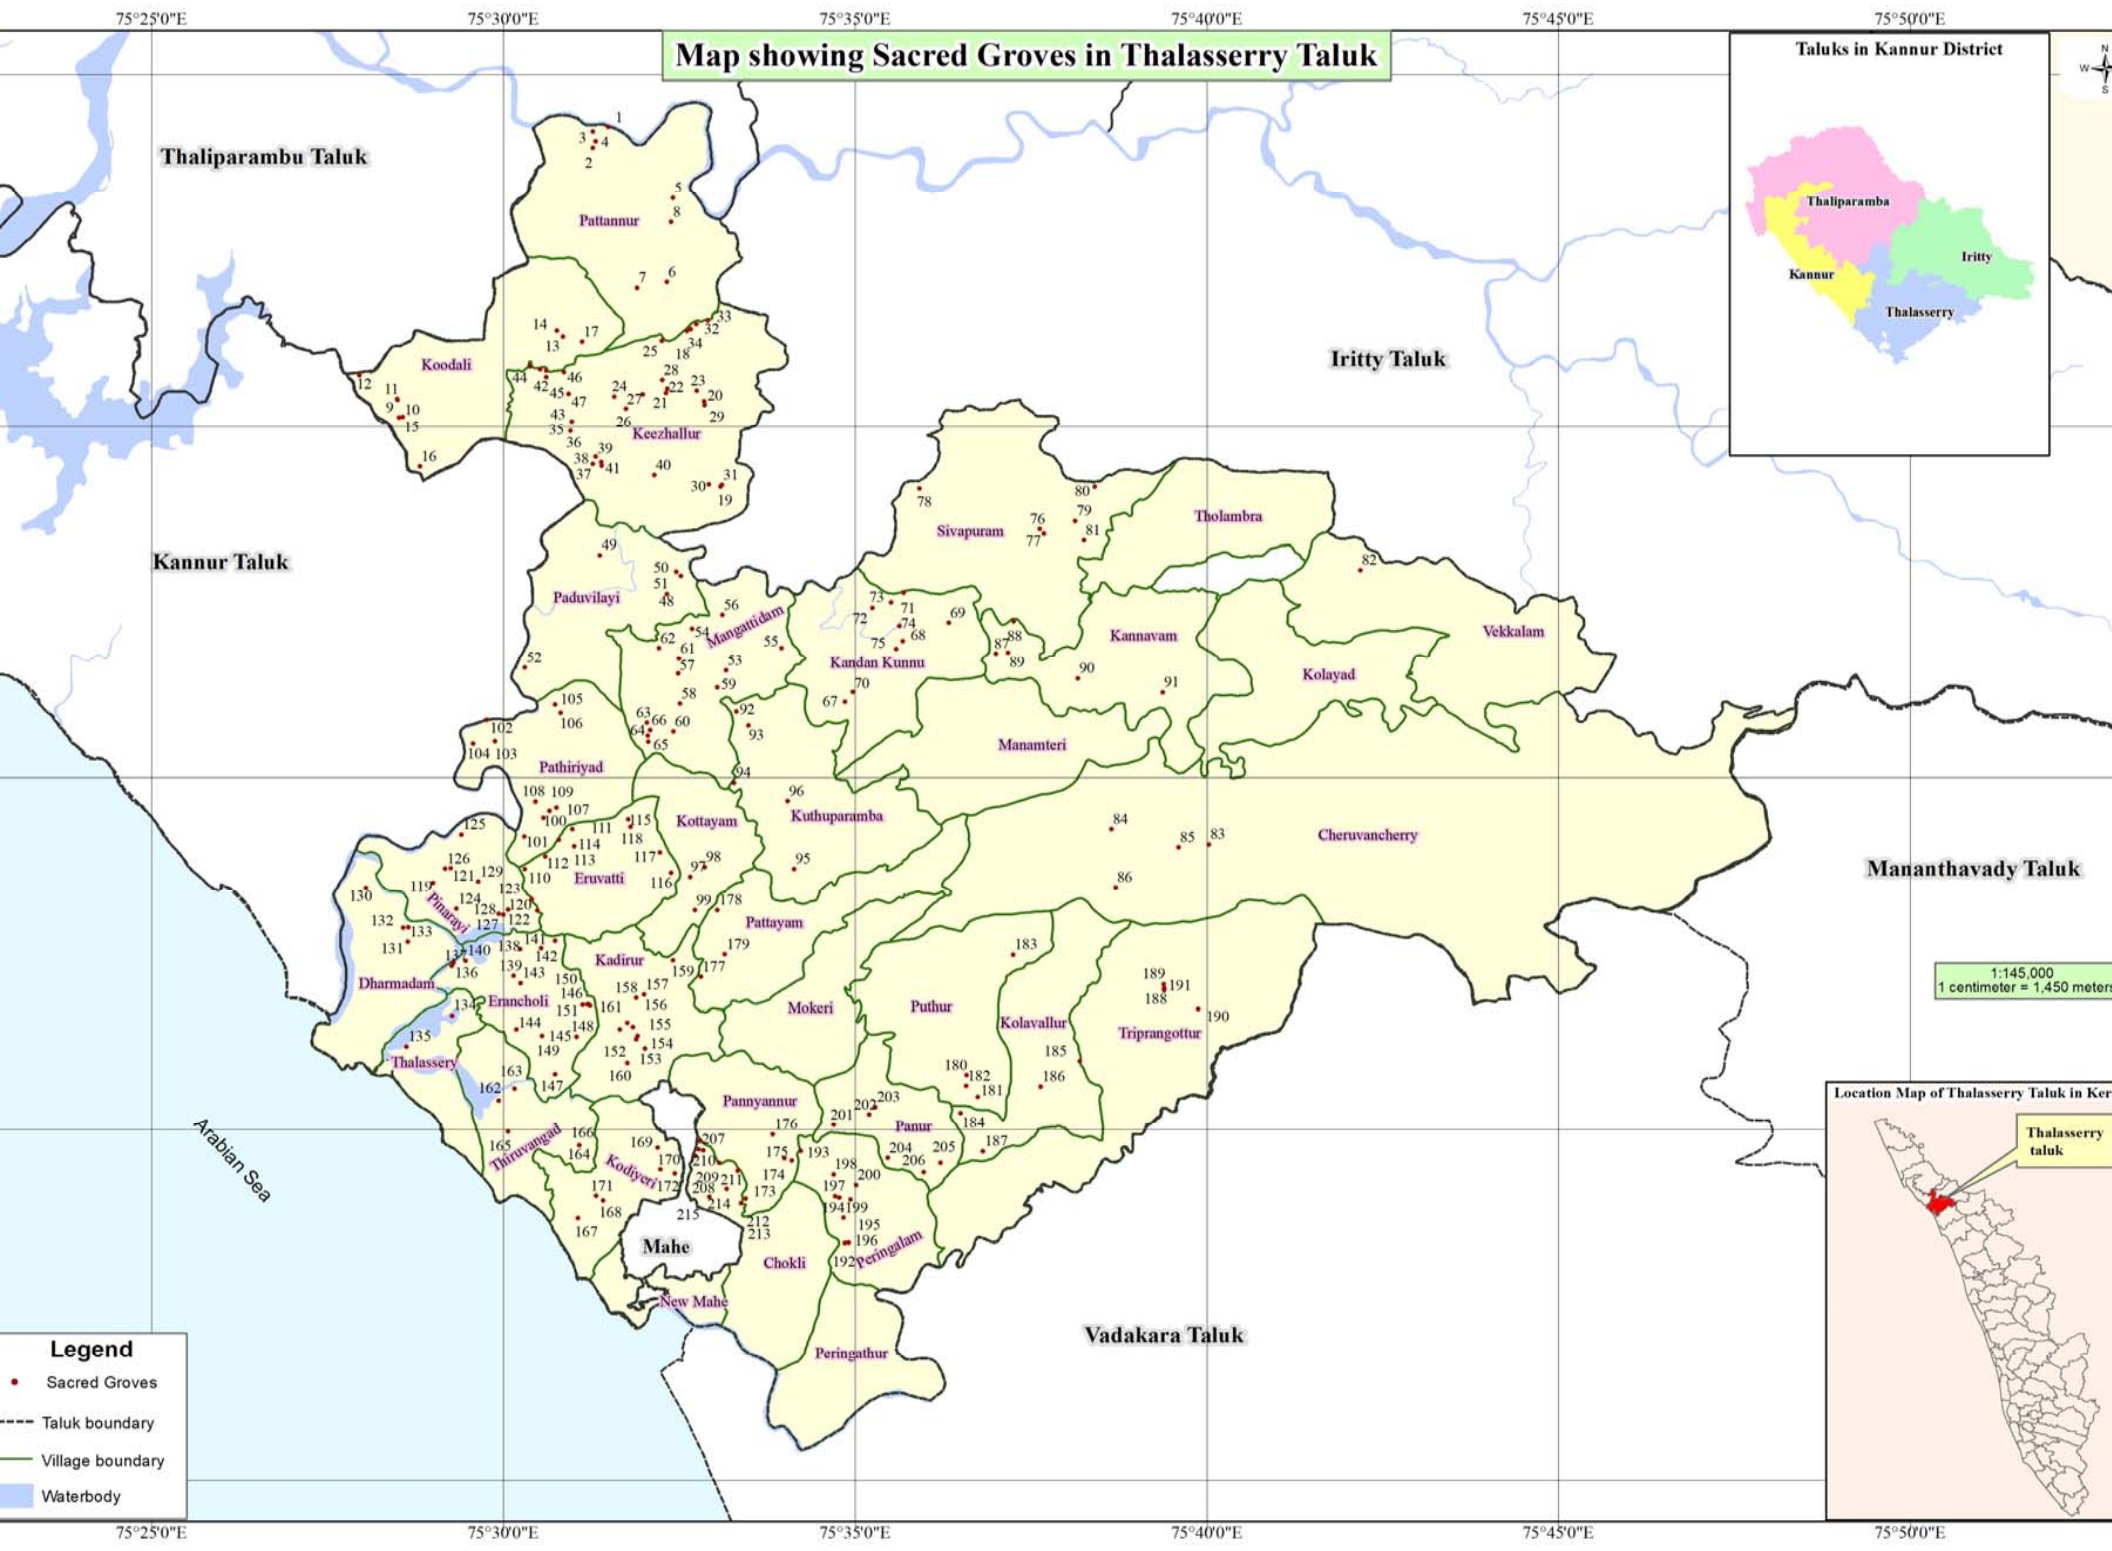

Map showing Sacred Groves in Thalassery Taluk

- Legend**
- Sacred Groves
 - Taluk boundary
 - Village boundary
 - Waterbody

1:145,000
1 centimeter = 1,450 meters

75°25'0"E 75°30'0"E 75°35'0"E 75°40'0"E 75°45'0"E 75°50'0"E

75°25'0"E 75°30'0"E 75°35'0"E 75°40'0"E 75°45'0"E 75°50'0"E