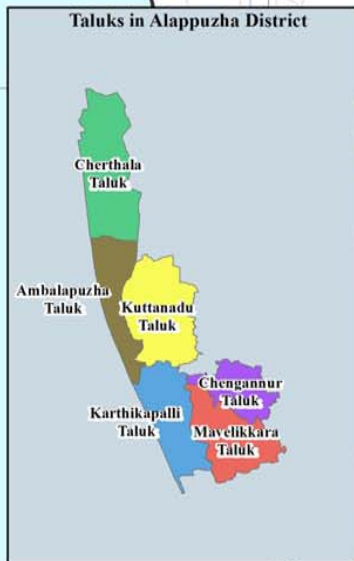

Arabian Sea

Ambalapuzha Taluk

Kottayam Taluk

Changanasser Taluk
Changanassery

Legend

- Place
- Sacred grove
- Road
- Taluk boundary
- - - - - Village boundary
- Waterbody