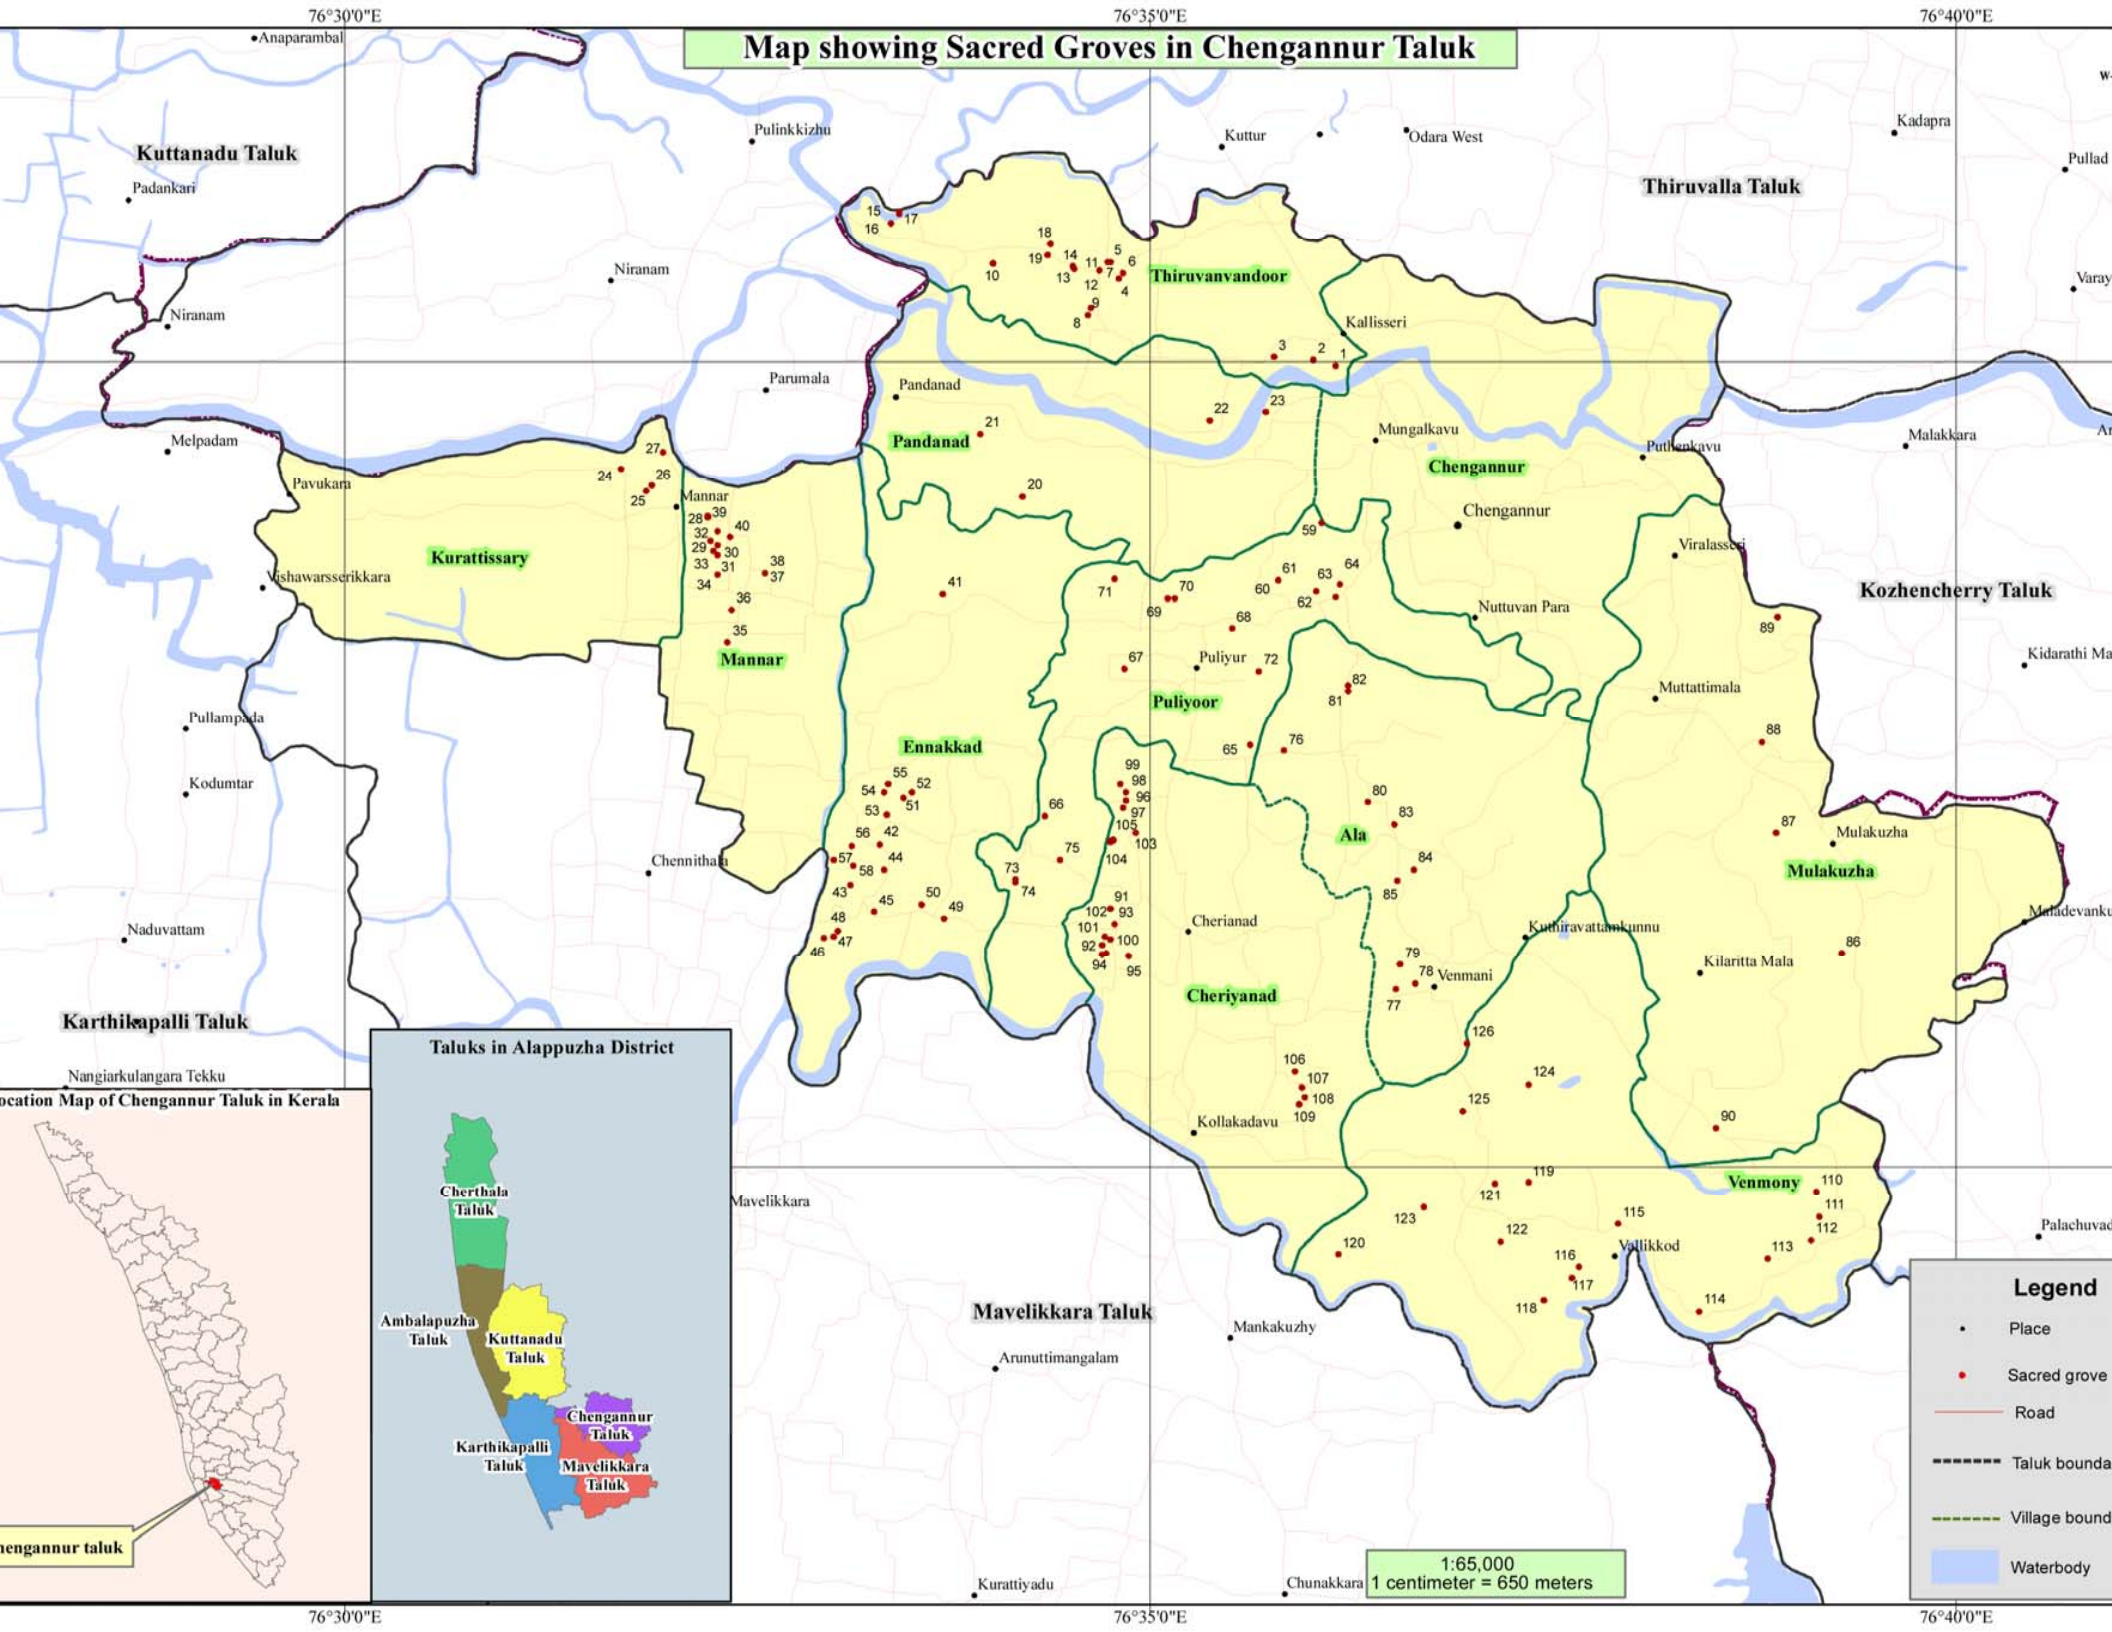

Map showing Sacred Groves in Chengannur Taluk

Legend

- Place
- Sacred grove
- Road
- Taluk bounda
- Village bound
- Waterbody

1:65,000
1 centimeter = 650 meters

Location Map of Chengannur Taluk in Kerala

Chengannur taluk